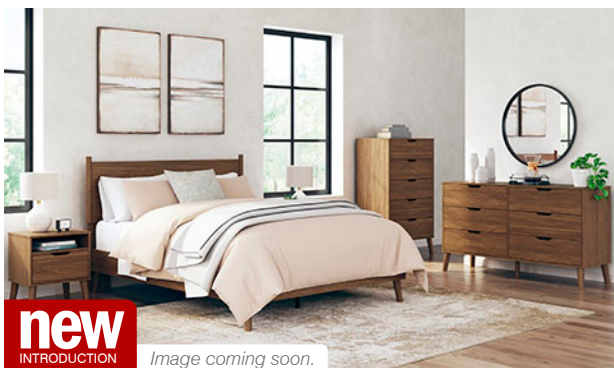

EB4879 FORDMONT

Queen Upholstered Bed & Dresser

- -231-113-157
- -245 Chest
- -291 Night Stand
- -113-157 Queen Bed

new
INTRODUCTION
Image coming soon.