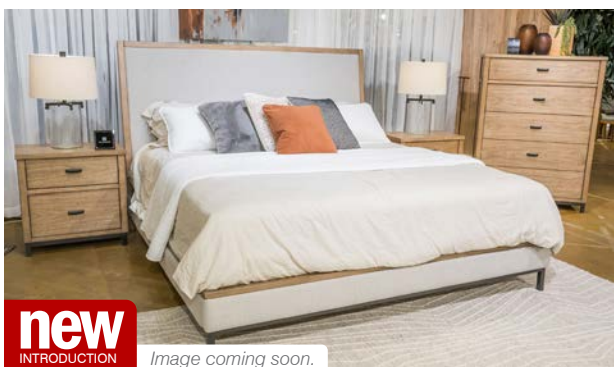

B618 NEYMORTON

Queen Upholstered Headboard, Footboard, Rails, Dresser & Mirror

-31-36-54-57-97

- -46 Chest
- -92 Night Stand
- -54-57-97 Queen Bed

Image coming soon.

B622 TOMTYN

Queen Upholstered Panel Headboard, Footboard, Rails, Dresser & Mirror

-31-36-54-57

- -46 Chest
- -92 Night Stand
- -54-57 Queen Bed

new
INTRODUCTION

Image coming soon.

benchcraft