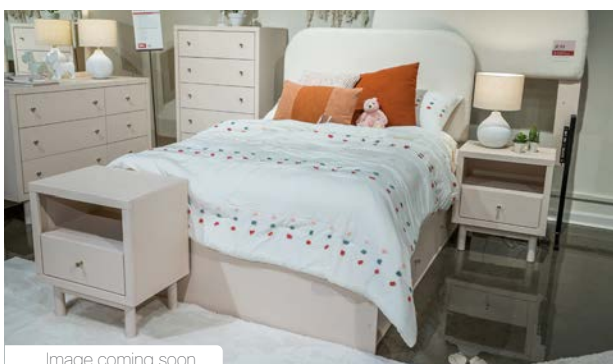

-92 Night Stand

Image coming soon.

B2310 LAWROY

Full Panel Headboard, Storage Footboard, 2 Underbed Storage, Rails, Dresser & Mirror

-31-36-50(2)-84S-87-B100-12

-46 Chest

-92 Night Stand

Image coming soon.